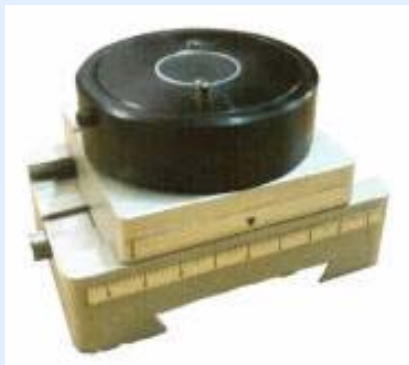

AMTEC

Applied Manufacturing Technologies, Inc.

Accessories

Changing table

Clamping tool

Printplateholder

Brush (nylon plate)

Plateholder with printplates

Inktray

X-Y-R Crosstable

Pad Cleaning tape

Doctor blades

Wood Spatula

X-Y-R Crosstable

Exposure unit

Magnetic plate

Magnetic plate

**X-Y-R Magnetic
padholder**

**Base with adjustable
table**

**Base with adjustable
table**

Email : sales@amtecinc.com

APPLIED MANUFACTURING TECHNOLOGIES, INC.

3565 E. Enterprise Drive, Anaheim, CA 92807